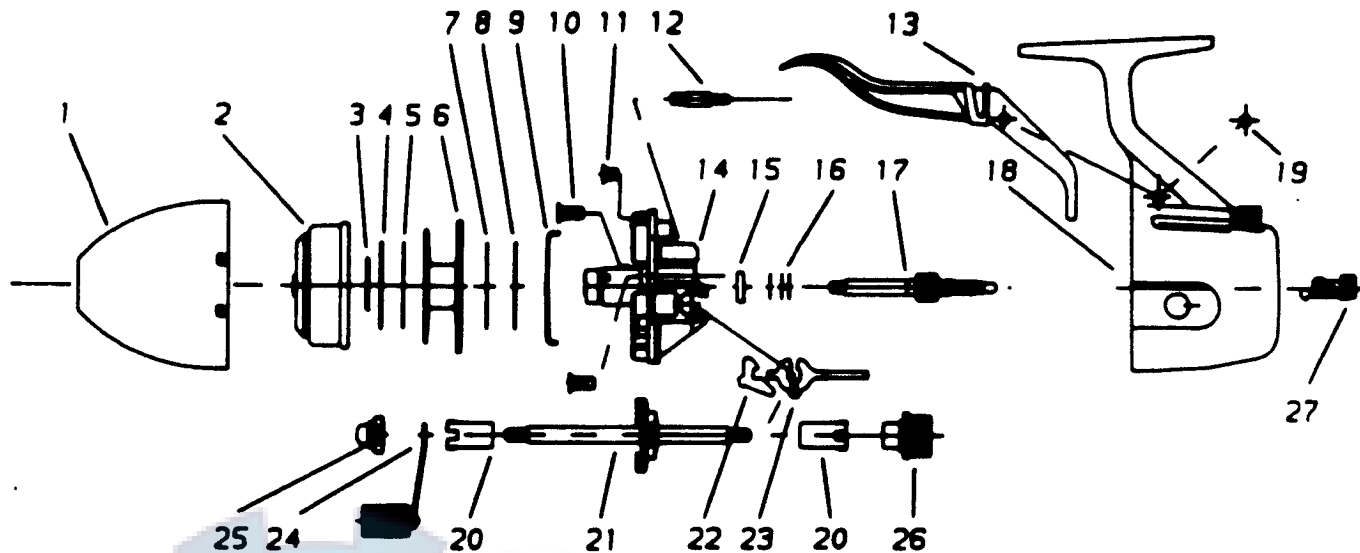

ZEBCO 22TS BULLET

Key No.	Part No.	Description
1	SE324-1	Assembly - Front Cover
2	SE310	Assembly - Spinnerhead
3	SE034	Spool Clip
4	SE040-2	Spool Washer (Steel)
5	SE108-2	Drag Washer (Plastic)
6	SE321-1	Assembly - Spool
7	SE108-1	Drag Washer (Plastic)
8	SE040-1	Spool Washer (Steel)
9	SE027	Clutch Ring
10	KE126	Screw
11	SE126	Screw
12	TE054	Drag Screw
13	TE350	Assembly - Trigger
14	SE301	Assembly - Body

Key No.	Part No.	Description
15	SE017	Center Bushing
16	SE070	Washer (Plastic)
17	SE315	Assembly - Centershaft
18	TE323-1	Assembly - Back Cover
19	CJ172-3	Spring Pin
20	KE026	Crank Bushing
21	TE308	Assembly - Crankshaft
22	KE060	Anti-Reverse Pawl
23	TE061	Anti-Reverse Drag
24	TE318	Assembly - Handle
25	AZ003	Crank Nut
26	TE068	Cap
27	TE002	Anti-Reverse Actuator